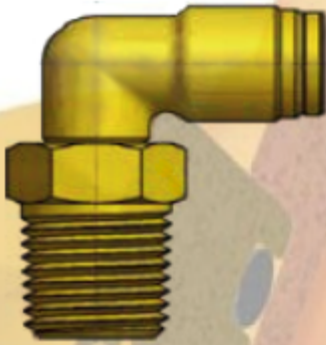

Central Hydraulics Inc.

DOT air brake fittings “Push-To-Connect”

PART NUMBER	TUBE O.D.
DQ62DOT04	1/4"
DQ62DOT06	3/8"
DQ62DOT08	1/2"

PART NUMBER	TUBE O.D.
DQ64DOT06	3/8"

PART NUMBER	TUBE O.D.	THREAD
DQ69DOTS0402	1/4"	1/8"
DQ69DOTS0404	1/4"	1/4"
DQ69DOTS0406	1/4"	3/8"
DQ69DOTS0602	3/8"	1/8"
DQ69DOTS0604	3/8"	1/4"
DQ69DOTS0606	3/8"	3/8"
DQ69DOTS0608	3/8"	1/2"
DQ69DOTS0804	1/2"	1/4"
DQ69DOTS0806	1/2"	3/8"
DQ69DOTS0808	1/2"	1/2"
DQ69DOTS1008	5/8"	1/2"

PART NUMBER	TUBE O.D.	THREAD
DQ68DOT0402	1/4"	1/8"
DQ68DOT0404	1/4"	1/4"
DQ68DOT0604	3/8"	1/4"
DQ68DOT0606	3/8"	3/8"
DQ68DOT0608	3/8"	1/2"
DQ68DOT0804	1/2"	1/4"
DQ68DOT0806	1/2"	3/8"
DQ68DOT0808	1/2"	1/2"
DQ68DOT1006	5/8"	3/8"
DQ68DOT1008	5/8"	1/2"